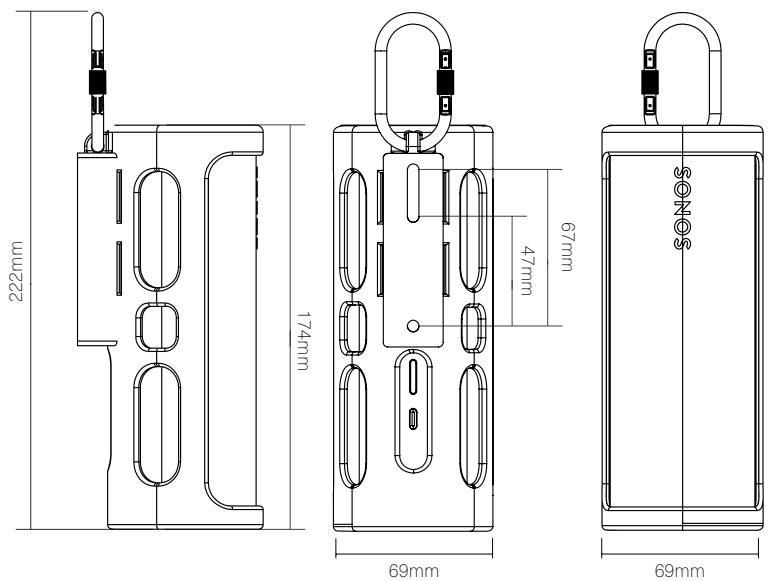

SR-MTC Mountable Travel Cover for Sonos Roam

Designed to optimise the Sonos Roam's portability without compromising the sound quality, the Flexson Mountable Travel Cover offers rugged protection and multiple mounting and hanging options. The protective shell guards against knocks and bumps around the home and out on adventures, while the well-positioned cut outs ensure the sound quality is not compromised and allowing connection for charging without removing the case. Complete with carabiner clip for attaching to backpacks, loop holes to accommodate existing straps, and sliding spine fittings for attaching to the wall, bike frames or more, the Mountable Travel Cover from Flexson is the perfect addition to any Sonos Roam.

- Built to optimise Roam's portability
- Protective shell guards against knocks, without interrupting sound quality
- Design of case enables connection to charging dock
- Comes with carabiner clip and mounting attachments
- Available in Black
- Designed in the UK

Black				
Product Code	FLXSRMTC1021			
EAN Number	5057964002293			
UK, European and US (SRP)	£19.99	€24.99	\$24.99	
Product Specifications	Height	Width	Depth	Weight
Product Size (mm)	174mm	69mm	80mm	TBC
Carton Dimensions (mm)	176mm	81mm	70mm	TBC
Carton Contents	2 x Wall/Bicycle mounts, 1 x carabiner, 2 x velcro straps			
Country of Manufacture	China	Outer Carton Quantity	-	