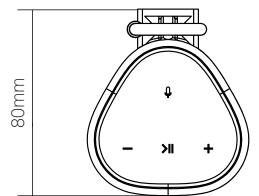

SR-MTC Mountable Travel Cover for Sonos Roam

Designed to optimise the Sonos Roam's portability without compromising the sound quality, the Flexson Mountable Travel Cover offers rugged protection and multiple mounting and hanging options. The protective shell guards against knocks and bumps around the home and out on adventures, while the well-positioned cut outs ensure the sound quality is not compromised and allowing connection for charging without removing the case. Complete with carabiner clip for attaching to backpacks, loop holes to accommodate existing straps, and sliding spine fittings for attaching to the wall, bike frames or more, the Mountable Travel Cover from Flexson is the perfect addition to any Sonos Roam.

Black				
Product Code	FLXSRMTC1021			
EAN Number	5057964002293			
UK, European and US (SRP)	£19.99	€24.99	\$24.99	
Product Specifications	Height	Width	Depth	Weight
Product Size (mm)	174mm	69mm	80mm	TBC
Carton Dimensions (mm)	176mm	81mm	70mm	TBC
Carton Contents	2 x Wall/Bicycle mounts, 1 x carabiner, 2 x velcro straps			
Country of Manufacture	China	Outer Carton Quantity	-	