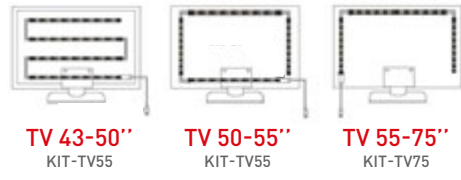

NEW

LINEARI - STRISCE

STRISCIA LED USB 55"-75"

LINEARI

		A						
3 W (1,5 W/m)	43"-55"	2 m (4x50 cm)	66 g	RGB	KIT-TV55 NEW	20/40		24,00 €
4 W (1,3 W/m)	55"-75"	3 m (2x50 cm +1x1 m)	77 g	RGB	KIT-TV75 NEW	20/40		29,00 €

DIMMABLE
 30 LED/m
 USB
 EASY TO INSTALL
 RGB

INCLUDED

TELECOMANDO MULTIFUNZIONE
MULTIFUNCTION REMOTE CONTROL

FOCUS

3M 300LSE
EXTRA STRONG
Facile installazione
Easy installation

INSTALLATION

RAPIDA INSTALLAZIONE GRAZIE ALL' ALIMENTAZIONE TRAMITE USB
QUICK INSTALLATION THANKS TO USB POWER SUPPLY