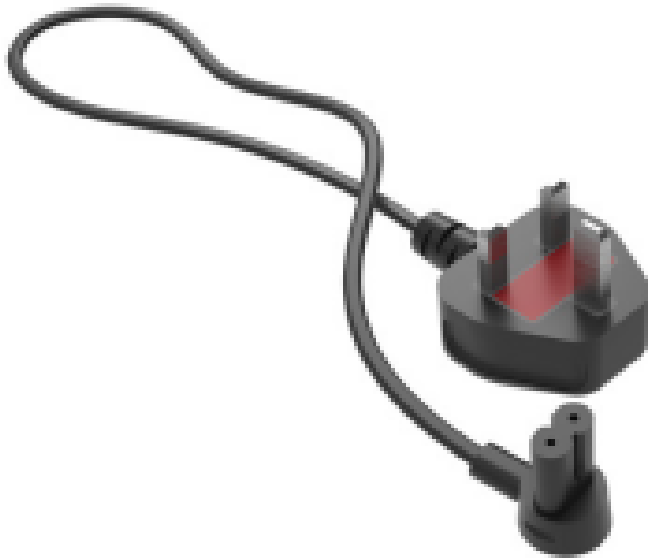

ACCESSORIES FOR SONOS

Short Power Cable For Sonos ERA, Five, Arc, Beam, Ray and Sub

Flexson's Short Power Cable for Sonos ERA, Five, Arc, Beam, Ray and Sub is a perfect solution if your speaker is close to a power socket. The standard Sonos power cable is 2 metres (6ft) long, which can leave excess trailing cable if your speaker sits close to the power socket. The Flexson Short Power Cable is a mere 35cm (13.8in) long, which allows for a far neater solution. Ideal for kitchens, tabletops and wall mounting, the Flexson Short Power Cable is a bespoke design for the speaker, complete with right-angled connector

- Only 35cm (13.8in) long – compared to standard Sonos power cable, which is 2m (6ft) long
- Eliminates ugly cable clutter
- Ideal for kitchens, tabletops and wall mounting
- Black and White versions to match your Sonos