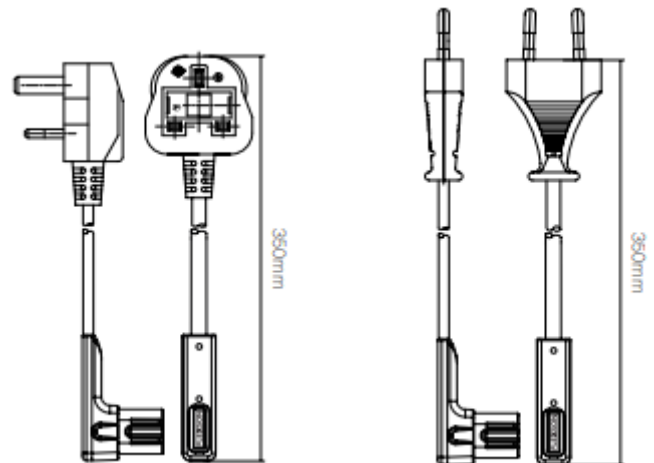

ACCESSORIES FOR SONOS

Short Power Cable For Sonos ERA, Five, Arc, Beam, Ray and Sub

Flexson's Short Power Cable for Sonos ERA, Five, Arc, Beam, Ray and Sub is a perfect solution if your speaker is close to a power socket. The standard Sonos power cable is 2 metres (6ft) long, which can leave excess trailing cable if your speaker sits close to the power socket. The Flexson Short Power Cable is a mere 35cm (13.8in) long, which allows for a far neater solution. Ideal for kitchens, tabletops and wall mounting, the Flexson Short Power Cable is a bespoke design for the speaker, complete with right-angled connector

- Only 35cm (13.8in) long – compared to standard Sonos power cable, which is 2m (6ft) long
- Eliminates ugly cable clutter
- Ideal for kitchens, tabletops and wall mounting
- Black and White versions to match your Sonos

	White	Black
EU Single	FLXE035M1011EU	FLXE035M1021EU
UPC Number	5057964002866	5057964002880

UK Single	FLXE35M1011UK	FLXE035M1021UK
UPC Number	5057964002873	5057964002897

UK and European (SRP)	£19.99	€19.99
-----------------------	--------	--------

Product Specifications	Height	Width	Depth	Weight
Carton Dimensions (mm)	138mm	60mm	20mm	0.07kg
Carton Contents	1 x Power Cable			
Country of Manufacture	China	Outer Carton Quantity	4	