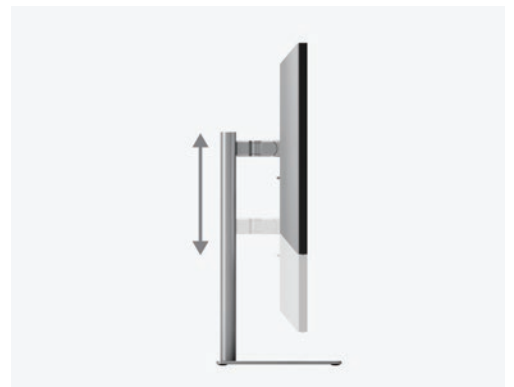

Edge To Edge Display

The ALOGIC Clarity 27" UHD 4K Monitor provides one of the best viewing experiences that is now achieved with a stylish thin-surround bezel around the screen giving users a larger viewing space and infinity effect.

Pivot, Tilt, Swivel

Adjustable stand

Includes a completely adjustable metal stand that allows you to move the display where you want it.

Landscape/ Portrait

whichever you want

Can rotate to landscape or portrait, tilt or swivel making perfect for any type of work.