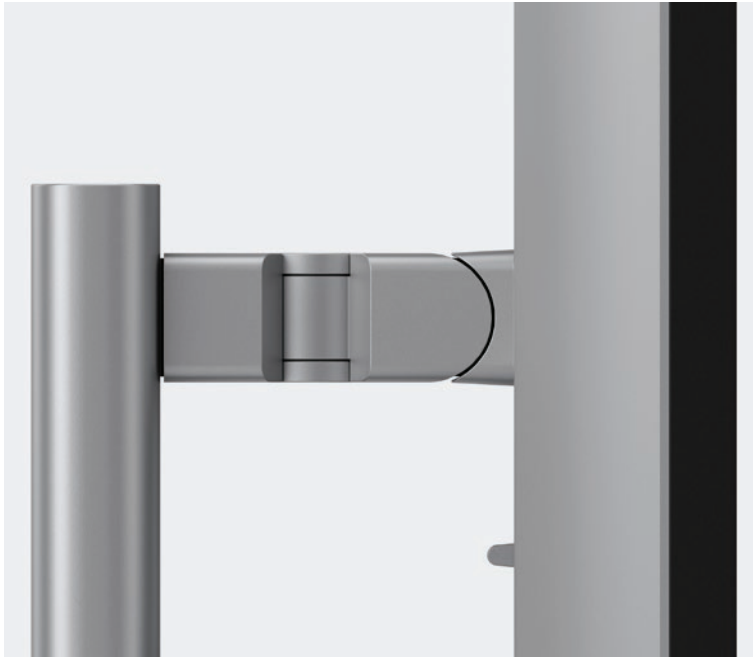

Clarity 27" UHD 4K Monitor

UHD 4K Monitor

ALOGIC Clarity 27" UHD 4K Monitor is a revolutionary lifestyle-inspired business grade monitor that brings your digital media to life. With thin-surround bezel across seamless glass, users can now enjoy larger and immersive viewing. ALOGIC Clarity 27" UHD 4K Monitor has 4x the pixels of Full HD display making every detail more enhanced and enriched. Users can effortlessly connect their laptop devices to the monitor via USB-C cable that simultaneously charges your device with 90W Power Delivery (PD). Enjoy any content in stunning colour accuracy and feel your ideas in large.

Ultra HD, Ultra View.

The ALOGIC Clarity 27" UHD 4K Monitor provides one of the best viewing experiences that is now achieved with a stylish thin-surround bezel around the screen giving users a larger viewing space and infinity effect.

Edge To Edge Display

The ALOGIC Clarity 27" UHD 4K Monitor provides one of the best viewing experiences that is now achieved with a stylish thin-surround bezel around the screen giving users a larger viewing space and infinity effect.

Pivot, Tilt, Swivel

Adjustable stand

Includes a completely adjustable metal stand that allows you to move the display where you want it.

Landscape/ Portrait

whichever you want

Can rotate to landscape or portrait, tilt or swivel making perfect for any type of work.