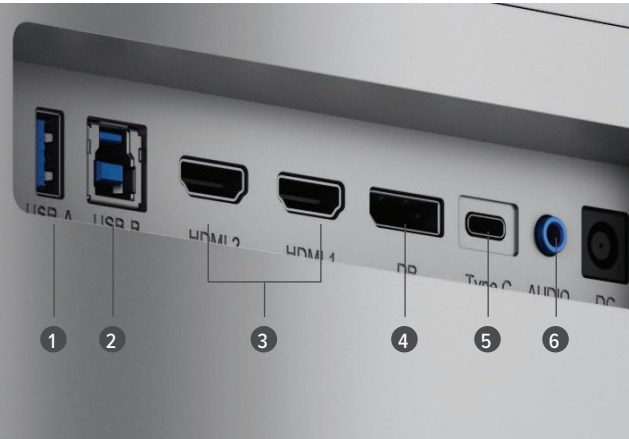

Edge To Edge Display

The ALOGIC Clarity 27" UHD 4K Monitor provides one of the best viewing experiences that is now achieved with a stylish thin-surround bezel around the screen giving users a larger viewing space and infinity effect.

Pivot, Tilt, Swivel

Adjustable stand

Includes a completely adjustable metal stand that allows you to move the display where you want it.

Landscape/ Portrait

whichever you want

Can rotate to landscape or portrait, tilt or swivel making perfect for any type of work.

8 Ports in 1

6 functions

- 1 USB-A
- 2 USB-B
- 3 HDMI
- 4 DisplayPort
- 5 USB-C
- 6 Audio Output

User Interface

Power Input DC 19.5V \equiv 9.23A
Output 1x DP 1.4, 2x HDMI 2.0, 1x Type-C,
 2x USB-A, 1x USB-B, 1x Audio Out