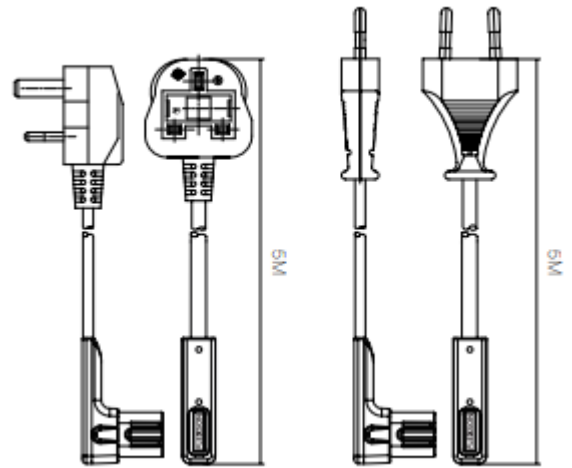

ACCESSORIES FOR SONOS

5M Power Cable For Sonos ERA, Five, Arc, Beam, Ray and Sub

The Flexson 5m Power Cable is the ultimate cabling solution, allowing more positional opportunities for your Sonos Speaker. Coming in black or white finishes to match your speaker, the 5m Power Cable is ideal for Flexson Floor Stands, replacing the existing mains cables for the Sonos ERA, Five, Arc, Ray and Sub. With the extra cabling length, you'll be able to find the perfect position for your Sonos speaker, replacing your old, ugly extension cables.

With the extra cabling length, you'll be able to find the perfect position for your Sonos speaker, replacing your old, ugly extension cables.

- Replaces the existing mains cable
- Longer length facilitates choice when positioning your Sonos speaker
- Ideal for use with Flexson floor stands
- Suitable for use with Sonos ERA, Five, Arc, Beam, Ray and Sub

UK, European and US (SRP)	£24.99	€24.99	\$24.99
---------------------------	--------	--------	---------

Product Specifications	Height	Width	Depth	Weight
Carton Dimensions (mm)	230mm	100mm	30mm	0.29kg
Carton Contents	1 x Power Cable			
Country of Manufacture	China	Outer Carton Quantity	4	