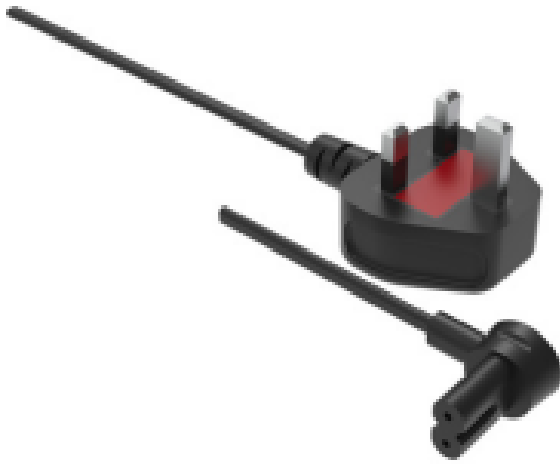

ACCESSORIES FOR SONOS

5M Power Cable For Sonos ERA, Five, Arc, Beam, Ray and Sub

The Flexson 5m Power Cable is the ultimate cabling solution, allowing more positional opportunities for your Sonos Speaker. Coming in black or white finishes to match your speaker, the 5m Power Cable is ideal for Flexson Floor Stands, replacing the existing mains cables for the Sonos ERA, Five, Arc, Ray and Sub. With the extra cabling length, you'll be able to find the perfect position for your Sonos speaker, replacing your old, ugly extension cables.

With the extra cabling length, you'll be able to find the perfect position for your Sonos speaker, replacing your old, ugly extension cables.

- Replaces the existing mains cable
- Longer length facilitates choice when positioning your Sonos speaker
- Ideal for use with Flexson floor stands
- Suitable for use with Sonos ERA, Five, Arc, Beam, Ray and Sub