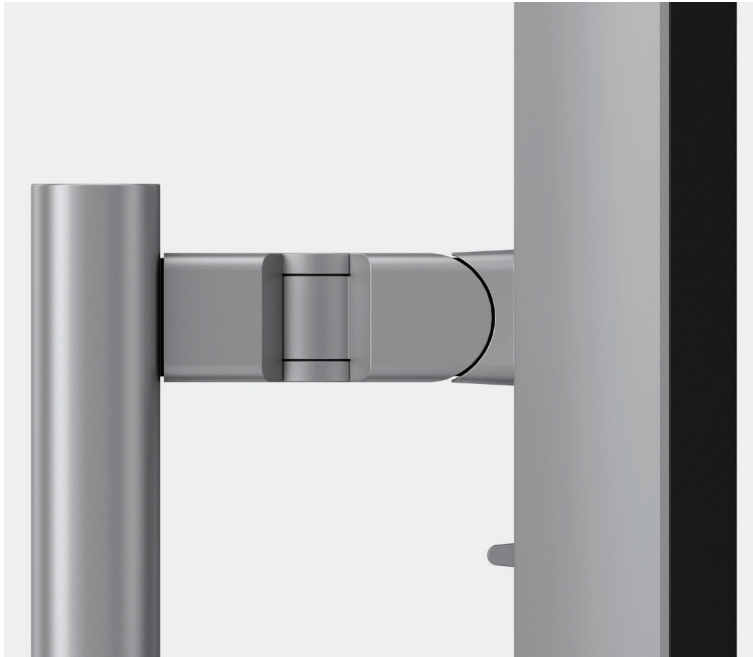

Part no

Colour

27C4KPDW

● Silver ● Black

Clarity Pro 27" UHD 4K Monitor

A Stunning 4K Monitor with Smart Webcam

Clarity Pro is an exceptional display for digital artists who require confidence in their work. This studio-quality, 27" 4K display presents your work in perfect colour, while its smart 8MP webcam ensures you're always looking your best. Its USB hub lets you declutter your studio and connect to your entire workstation with one cable, leaving your focus for what truly matters: your next masterpiece.

A Stunning Digital Canvas.

Exhibit your craft like never before with more than one billion colours across Clarity Pro's breathtaking 27" 4K screen. Its exceptional colour gamut, vivid 350 cd/m² brightness and sharp HDR contrasts make it a powerful tool you can stake your creative reputation on.

8MP Auto-Retracting Webcam

With Clarity Pro, you'll look stunning, but only when you want to. Our smart webcam automatically sides up when you need it and disappears when you don't, keeping the lens clean and protecting your privacy.

Pivot, Tilt, Swivel

Adjustable stand

Our aluminium stand makes it easy to position Clarity Pro exactly where you need it, letting you raise, pivot, tilt and swivel the display for ergonomic comfort. Combined with its generous 178° viewing angle, Clarity Pro is a versatile inclusion in any workstation.