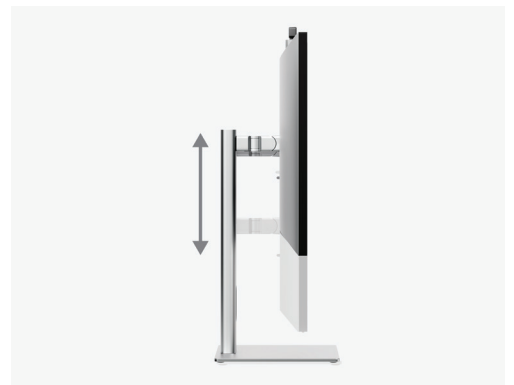

Pivot, Tilt, Swivel

Adjustable stand

Our aluminium stand makes it easy to position Clarity Pro exactly where you need it, letting you raise, pivot, tilt and swivel the display for ergonomic comfort. Combined with its generous 178° viewing angle, Clarity Pro is a versatile inclusion in any workstation.