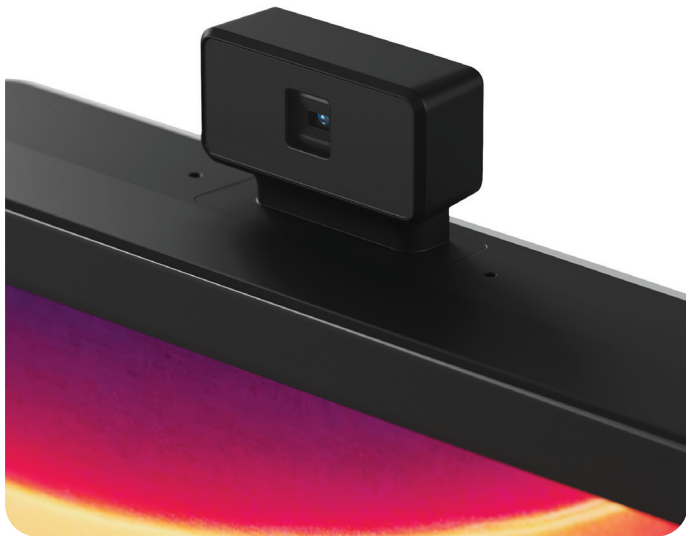

Peripherals

Clarity Pro 27" UHD 4K Monitor

WITH RETRACTABLE 8MP WEBCAM

-  UHD Display
-  Power Delivery
-  Pivot, Tilt, Swivel
-  Edge to Edge Display
-  High Dynamic Range
-  Adjustable Stand
-  8MP Webcam
-  Webcam Retracts Automatically

Part no

Colour

27C4KPDW

● Silver ● Black

Clarity Pro 27" UHD 4K Monitor

A Stunning 4K Monitor with Smart Webcam

Clarity Pro is an exceptional display for digital artists who require confidence in their work. This studio-quality, 27" 4K display presents your work in perfect colour, while its smart 8MP webcam ensures you're always looking your best. Its USB hub lets you declutter your studio and connect to your entire workstation with one cable, leaving your focus for what truly matters: your next masterpiece.

A Stunning Digital Canvas.

Exhibit your craft like never before with more than one billion colours across Clarity Pro's breathtaking 27" 4K screen. Its exceptional colour gamut, vivid 350 cd/m² brightness and sharp HDR contrasts make it a powerful tool you can stake your creative reputation on.

8MP Auto-Retracting Webcam

With Clarity Pro, you'll look stunning, but only when you want to. Our smart webcam automatically sides up when you need it and disappears when you don't, keeping the lens clean and protecting your privacy.